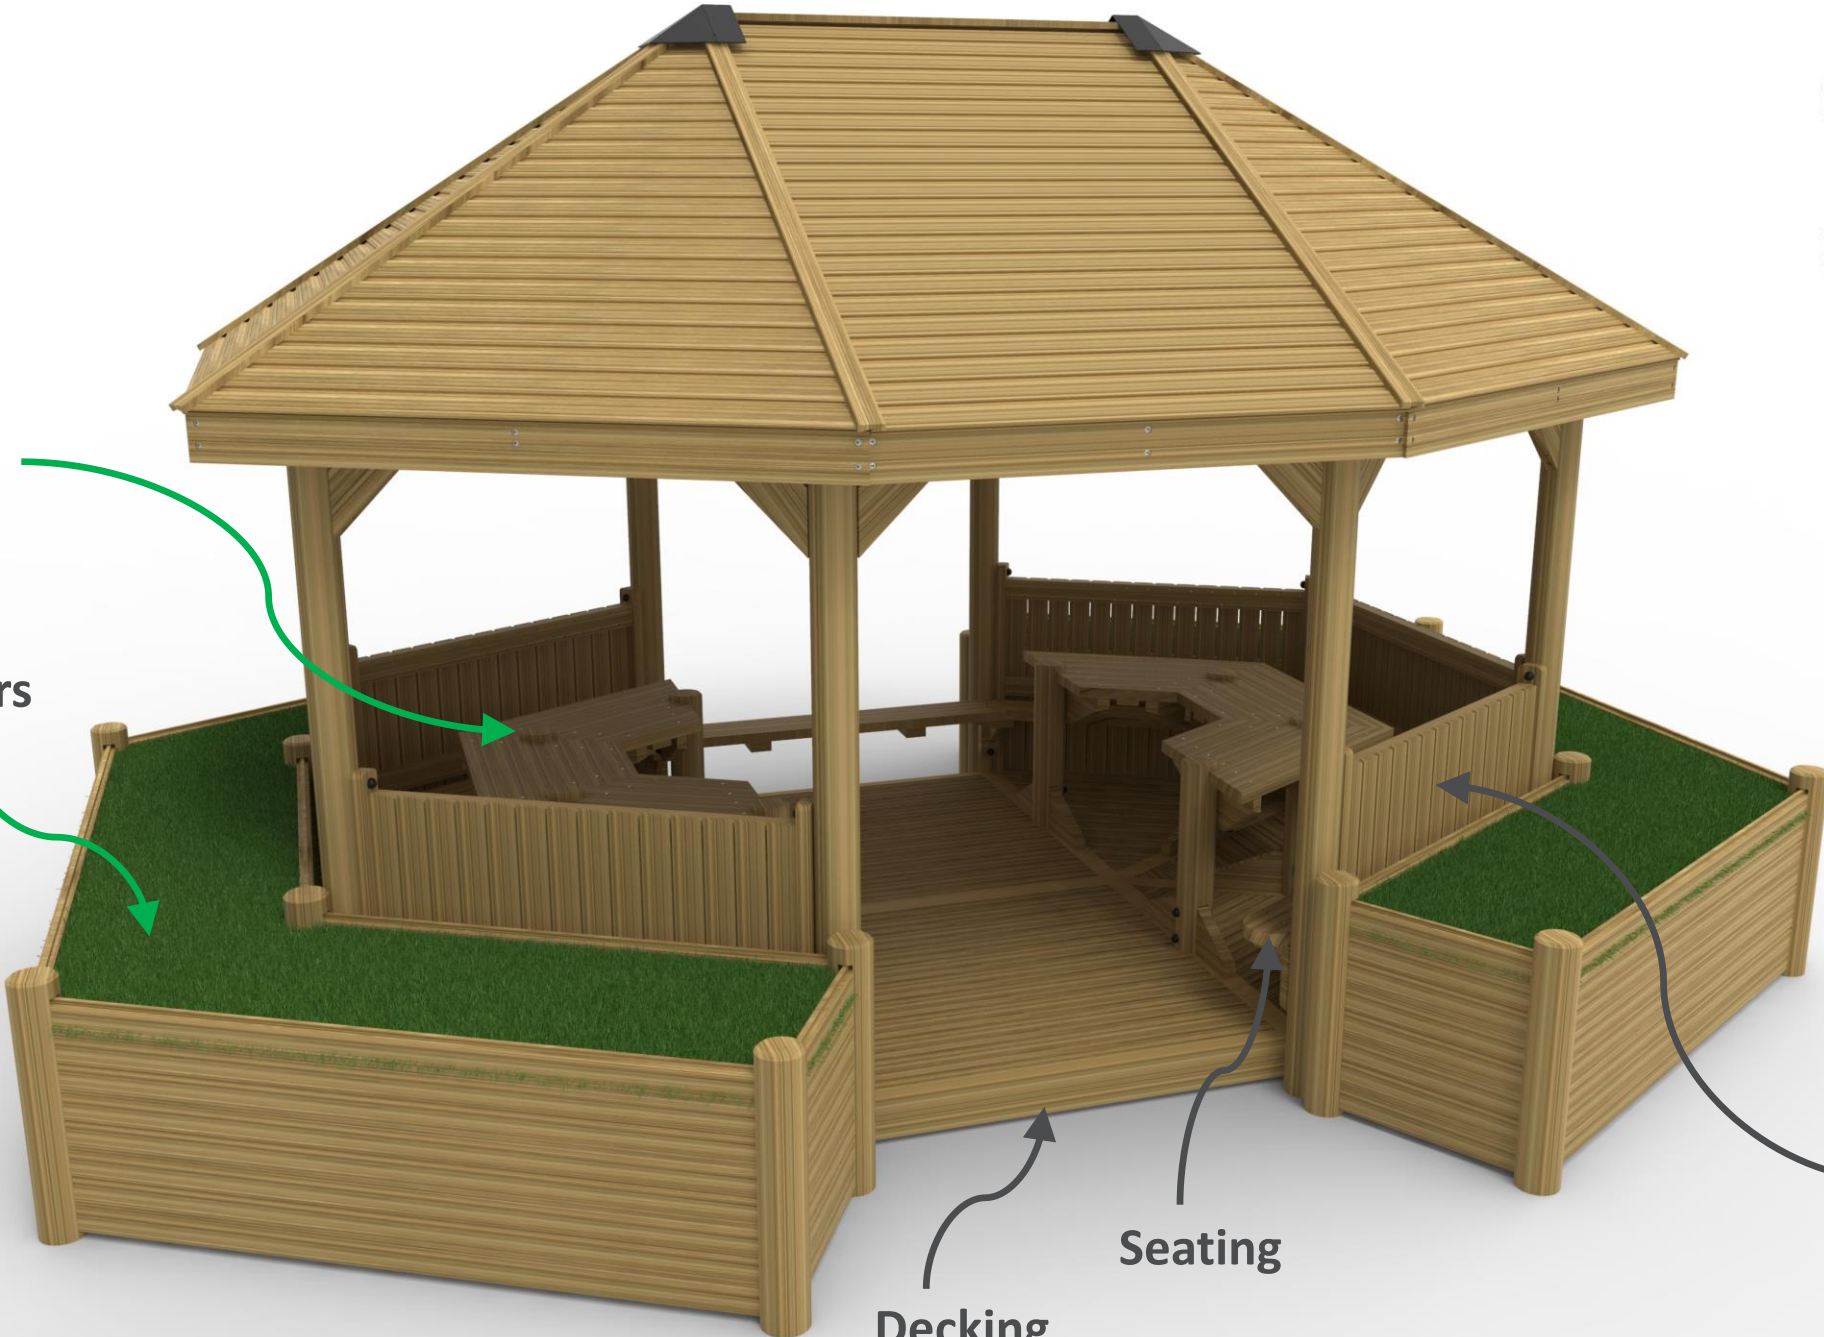

4m x 5.2m  
Extended Hexagonal  
Gazebo

Tables

Seating

Decking

Half Height  
Palisade Fencing

Half Height  
Solid Fencing

**Full Height  
Solid Fencing**

Full Height  
Palisade Fencing

**Whiteboard  
Infills**

Or Chalkboard  
Infills

**Rolldown Infill Panels.  
With a Clear Window**

Planters Options

**Endless Configurations**

**Rolled Down Panels  
(Rolled Down)**

**Seating**

**Rolled Down Panels  
(Rolled Up)**

**Half Height  
Palisade Fence**

**Chalkboard**

**Decking**

Tables

Planters

Decking

Seating

Half Height  
Solid Fence