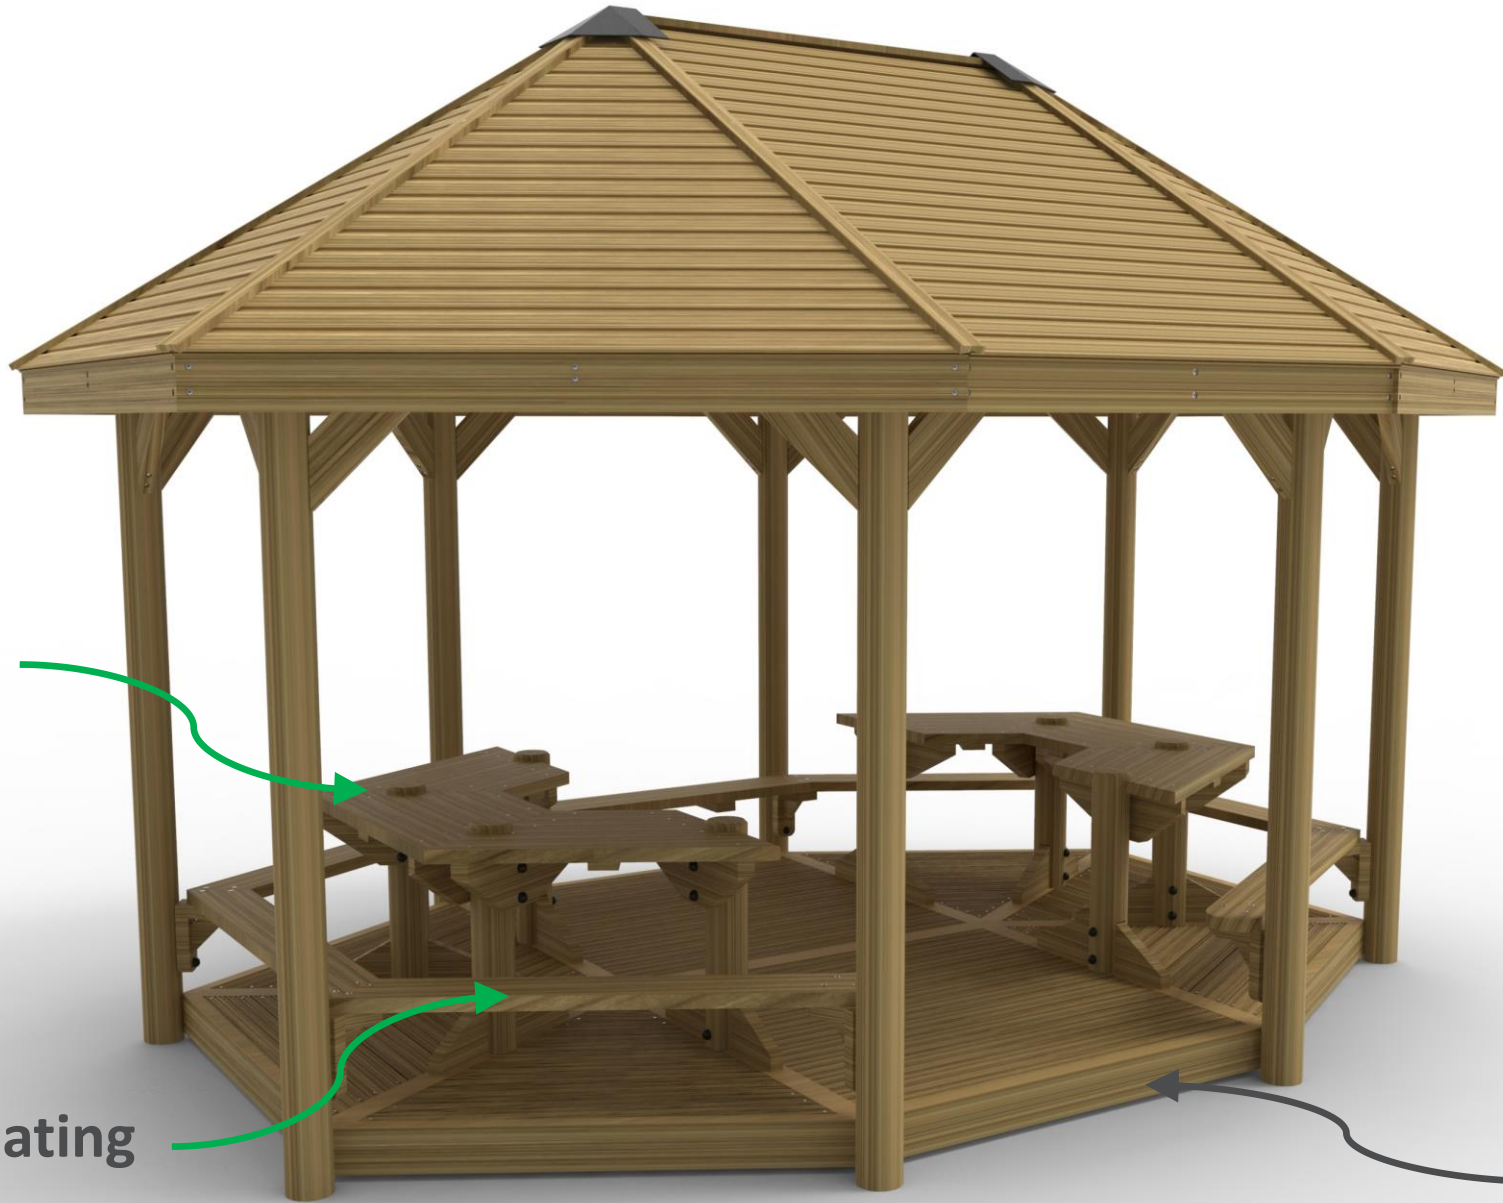

4m x 5.2m  
Extended Hexagonal  
Gazebo

Tables

Seating

Decking

Half Height  
Palisade Fencing

Half Height  
Solid Fencing

**Full Height  
Solid Fencing**

Full Height  
Palisade Fencing

**Whiteboard  
Infills**

Or Chalkboard  
Infills

**Rolldown Infill Panels.  
With a Clear Window**

Planters Options

**Endless Configurations**

**Rolled Down Panels  
(Rolled Down)**

**Seating**

**Rolled Down Panels  
(Rolled Up)**

**Half Height  
Palisade Fence**

**Chalkboard**

**Decking**

Tables

Planters

Decking

Seating

Half Height  
Solid Fence