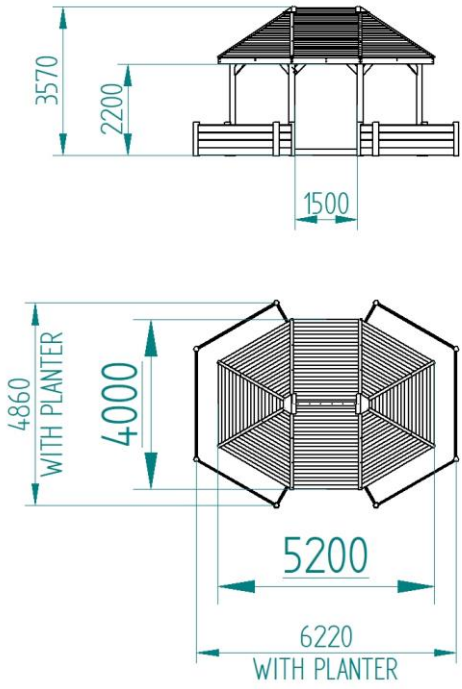

4m x 5.2m  
Extended Hexagonal  
Gazebo

Tables

Seating

Decking

Half Height  
Palisade Fencing

Half Height  
Solid Fencing

**Full Height  
Solid Fencing**

Full Height  
Palisade Fencing

**Whiteboard  
Infills**

Or Chalkboard  
Infills

**Rolldown Infill Panels.  
With a Clear Window**

Planters Options

**Endless Configurations**

**Rolled Down Panels  
(Rolled Down)**

**Seating**

**Rolled Down Panels  
(Rolled Up)**