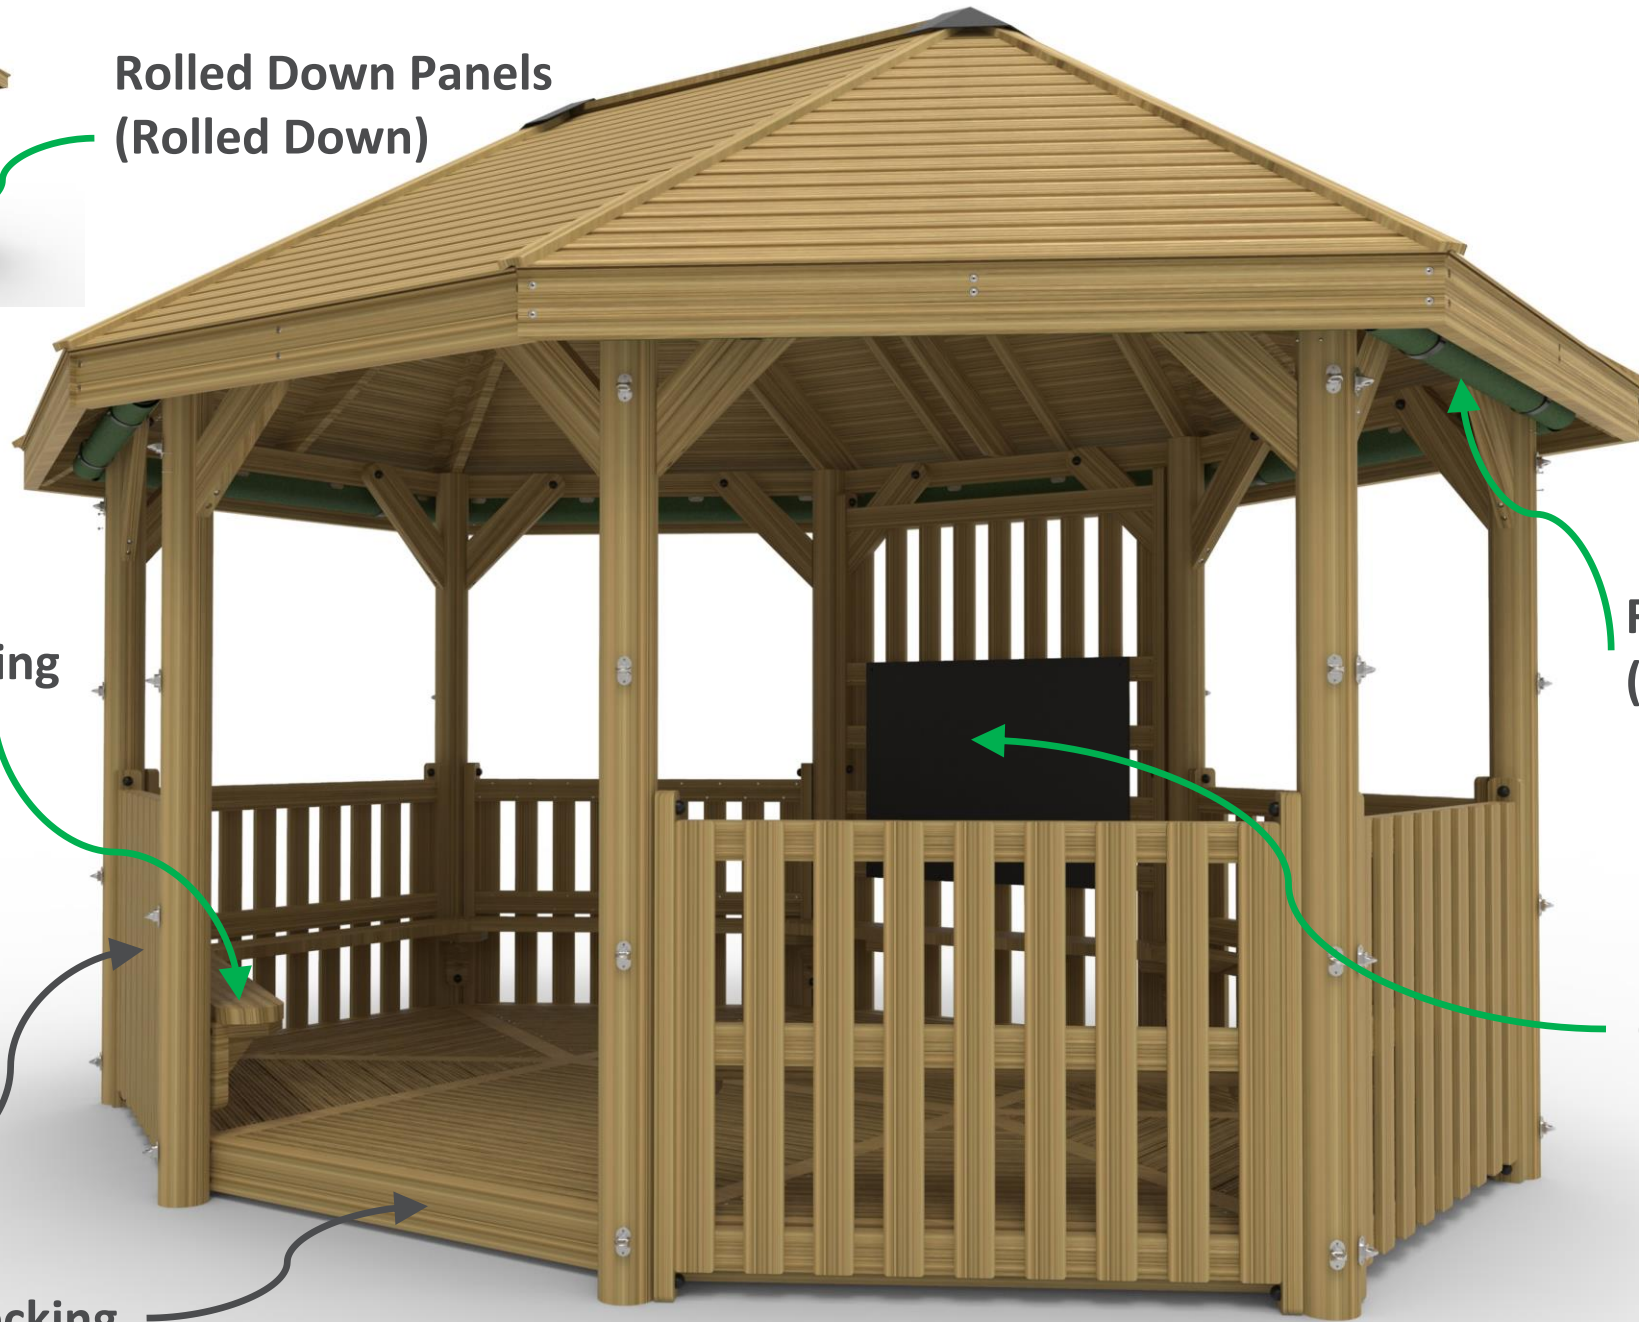

4m x 5.2m  
Extended Hexagonal  
Gazebo

Tables

Seating

Decking

Half Height  
Palisade Fencing

Half Height  
Solid Fencing

**Full Height  
Solid Fencing**

Full Height  
Palisade Fencing

**Whiteboard  
Infills**

Or Chalkboard  
Infills

**Rolldown Infill Panels.  
With a Clear Window**

Planters Options

**Endless Configurations**

**Rolled Down Panels  
(Rolled Down)**

**Seating**

**Rolled Down Panels  
(Rolled Up)**

**Half Height  
Palisade Fence**

**Chalkboard**

**Decking**

Tables

Planters

Decking

Seating

Half Height  
Solid Fence