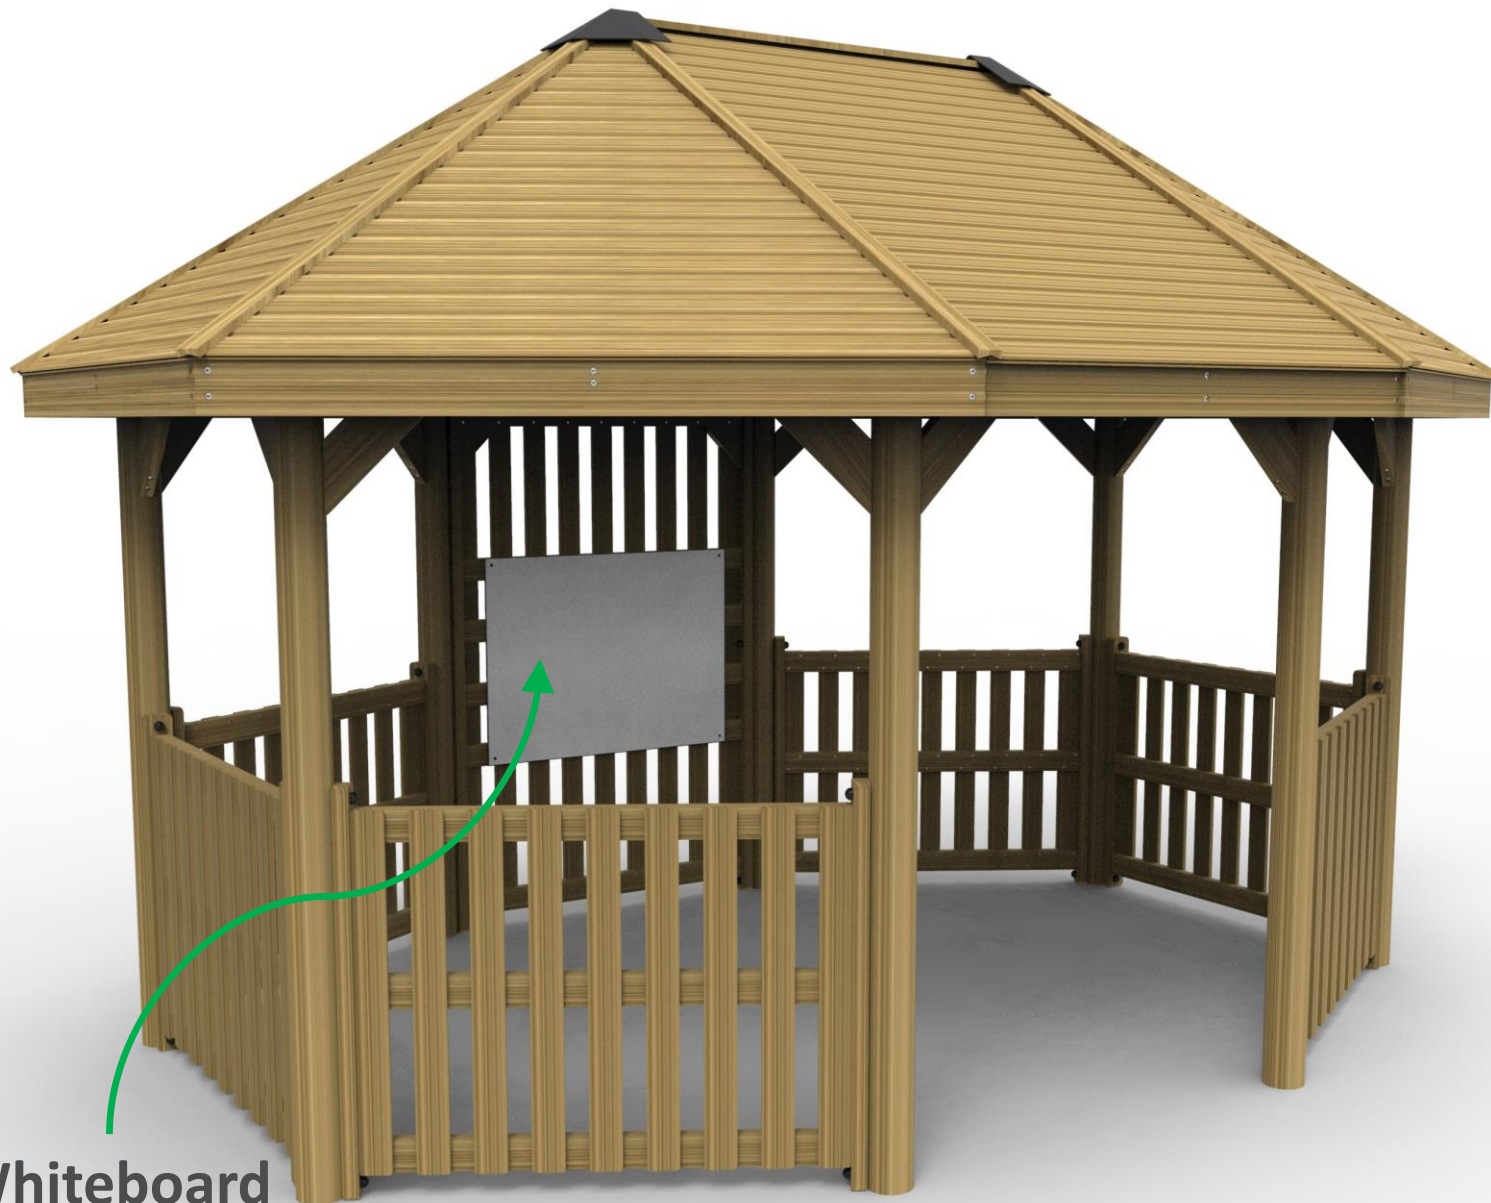

4m x 5.2m  
Extended Hexagonal  
Gazebo

Tables

Seating

Decking

Half Height  
Palisade Fencing

Half Height  
Solid Fencing

**Full Height  
Solid Fencing**

Full Height  
Palisade Fencing

**Whiteboard  
Infills**

Or Chalkboard  
Infills

**Rolldown Infill Panels.  
With a Clear Window**

Planters Options

**Endless Configurations**

**Rolled Down Panels  
(Rolled Down)**

**Seating**

**Rolled Down Panels  
(Rolled Up)**

**Half Height  
Palisade Fence**

**Chalkboard**

**Decking**

Tables

Planters

Decking

Seating

Half Height  
Solid Fence