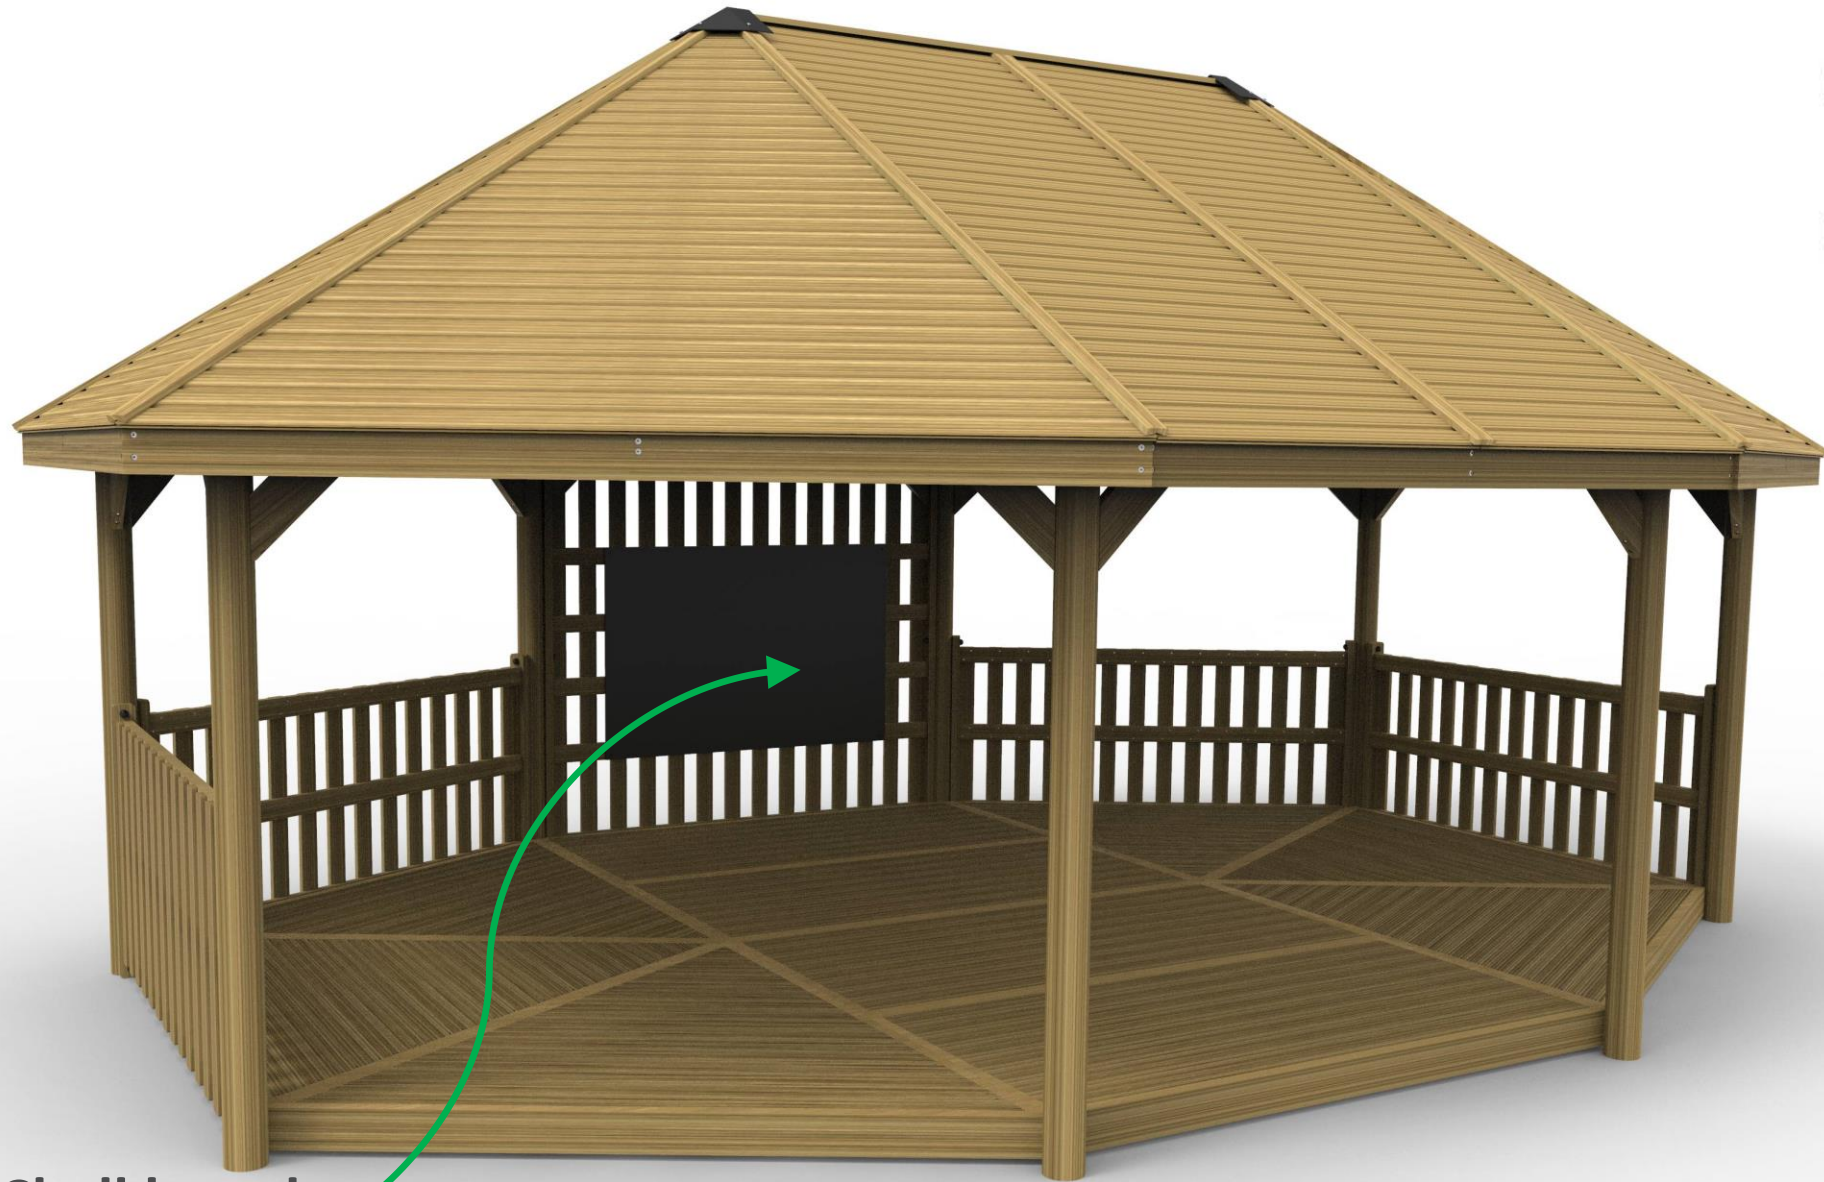

6m x 8m  
Extended Hexagonal  
Gazebo

Tables

Seating

Decking

Half Height  
Palisade Fencing

Half Height  
Solid Fencing

**Full Height  
Solid Fencing**

**Full Height  
Palisade Fencing**

**Whiteboard  
Infills**

**Or Chalkboard  
Infills**

**Rolldown Infill Panels.  
With a Clear Window**

Planters Options

**Endless Configurations**

**Rolled Down Panels  
(Rolled Down)**

**Rolled Down Panels  
(Rolled Up)**

**Full Height  
Palisade Fence**

**Half Height  
Palisade Fence**

**Decking**

**Seating**

**Whiteboard**

Tables  
Planters

Decking

Seating

Half Height  
Solid Fence