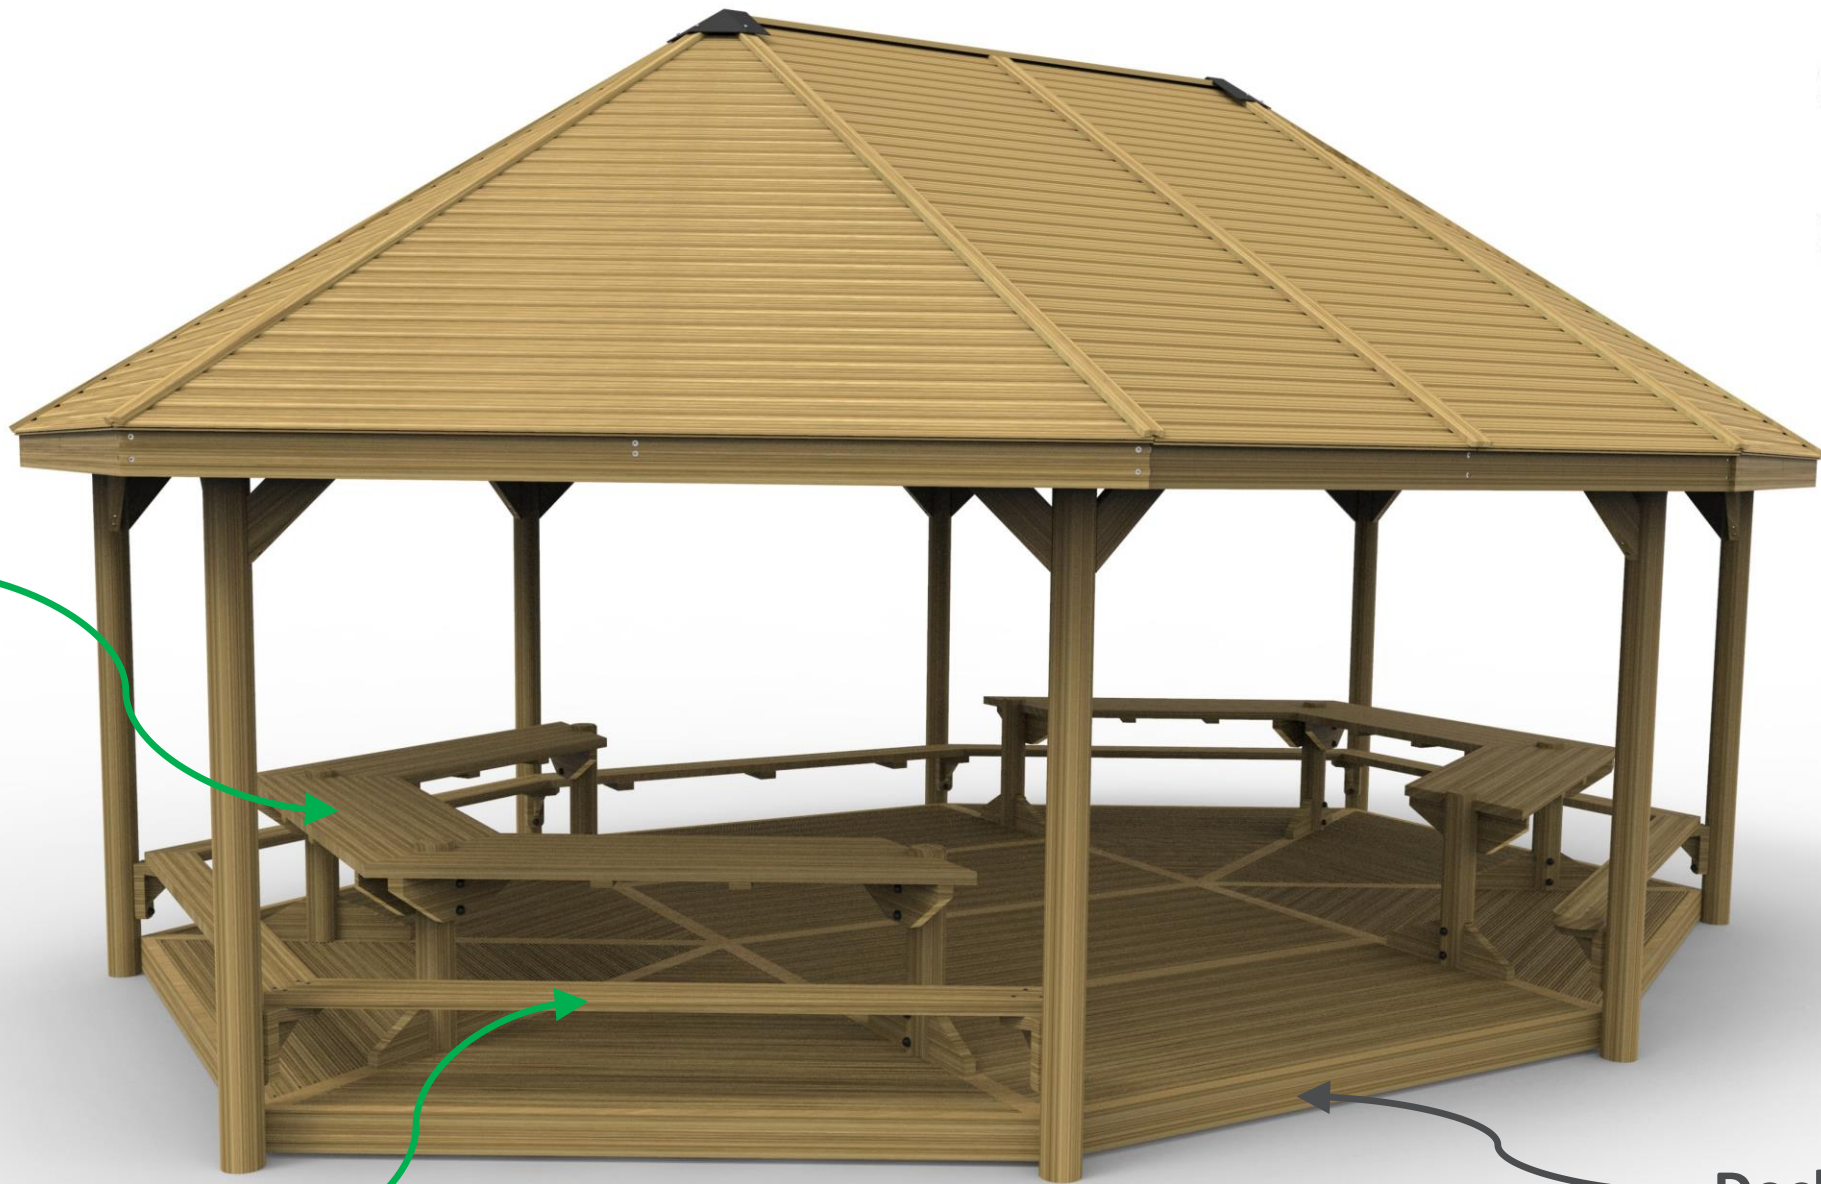

6m x 8m  
Extended Hexagonal  
Gazebo

Tables

Seating

Decking

Half Height  
Palisade Fencing

Half Height  
Solid Fencing

**Full Height  
Solid Fencing**

**Full Height  
Palisade Fencing**

**Whiteboard  
Infills**

**Or Chalkboard  
Infills**

**Rolldown Infill Panels.  
With a Clear Window**

Planters Options

**Endless Configurations**

**Rolled Down Panels  
(Rolled Down)**

**Rolled Down Panels  
(Rolled Up)**

**Full Height  
Palisade Fence**

**Half Height  
Palisade Fence**

**Decking**

**Seating**

**Whiteboard**

Tables  
Planters

Decking

Seating

Half Height  
Solid Fence