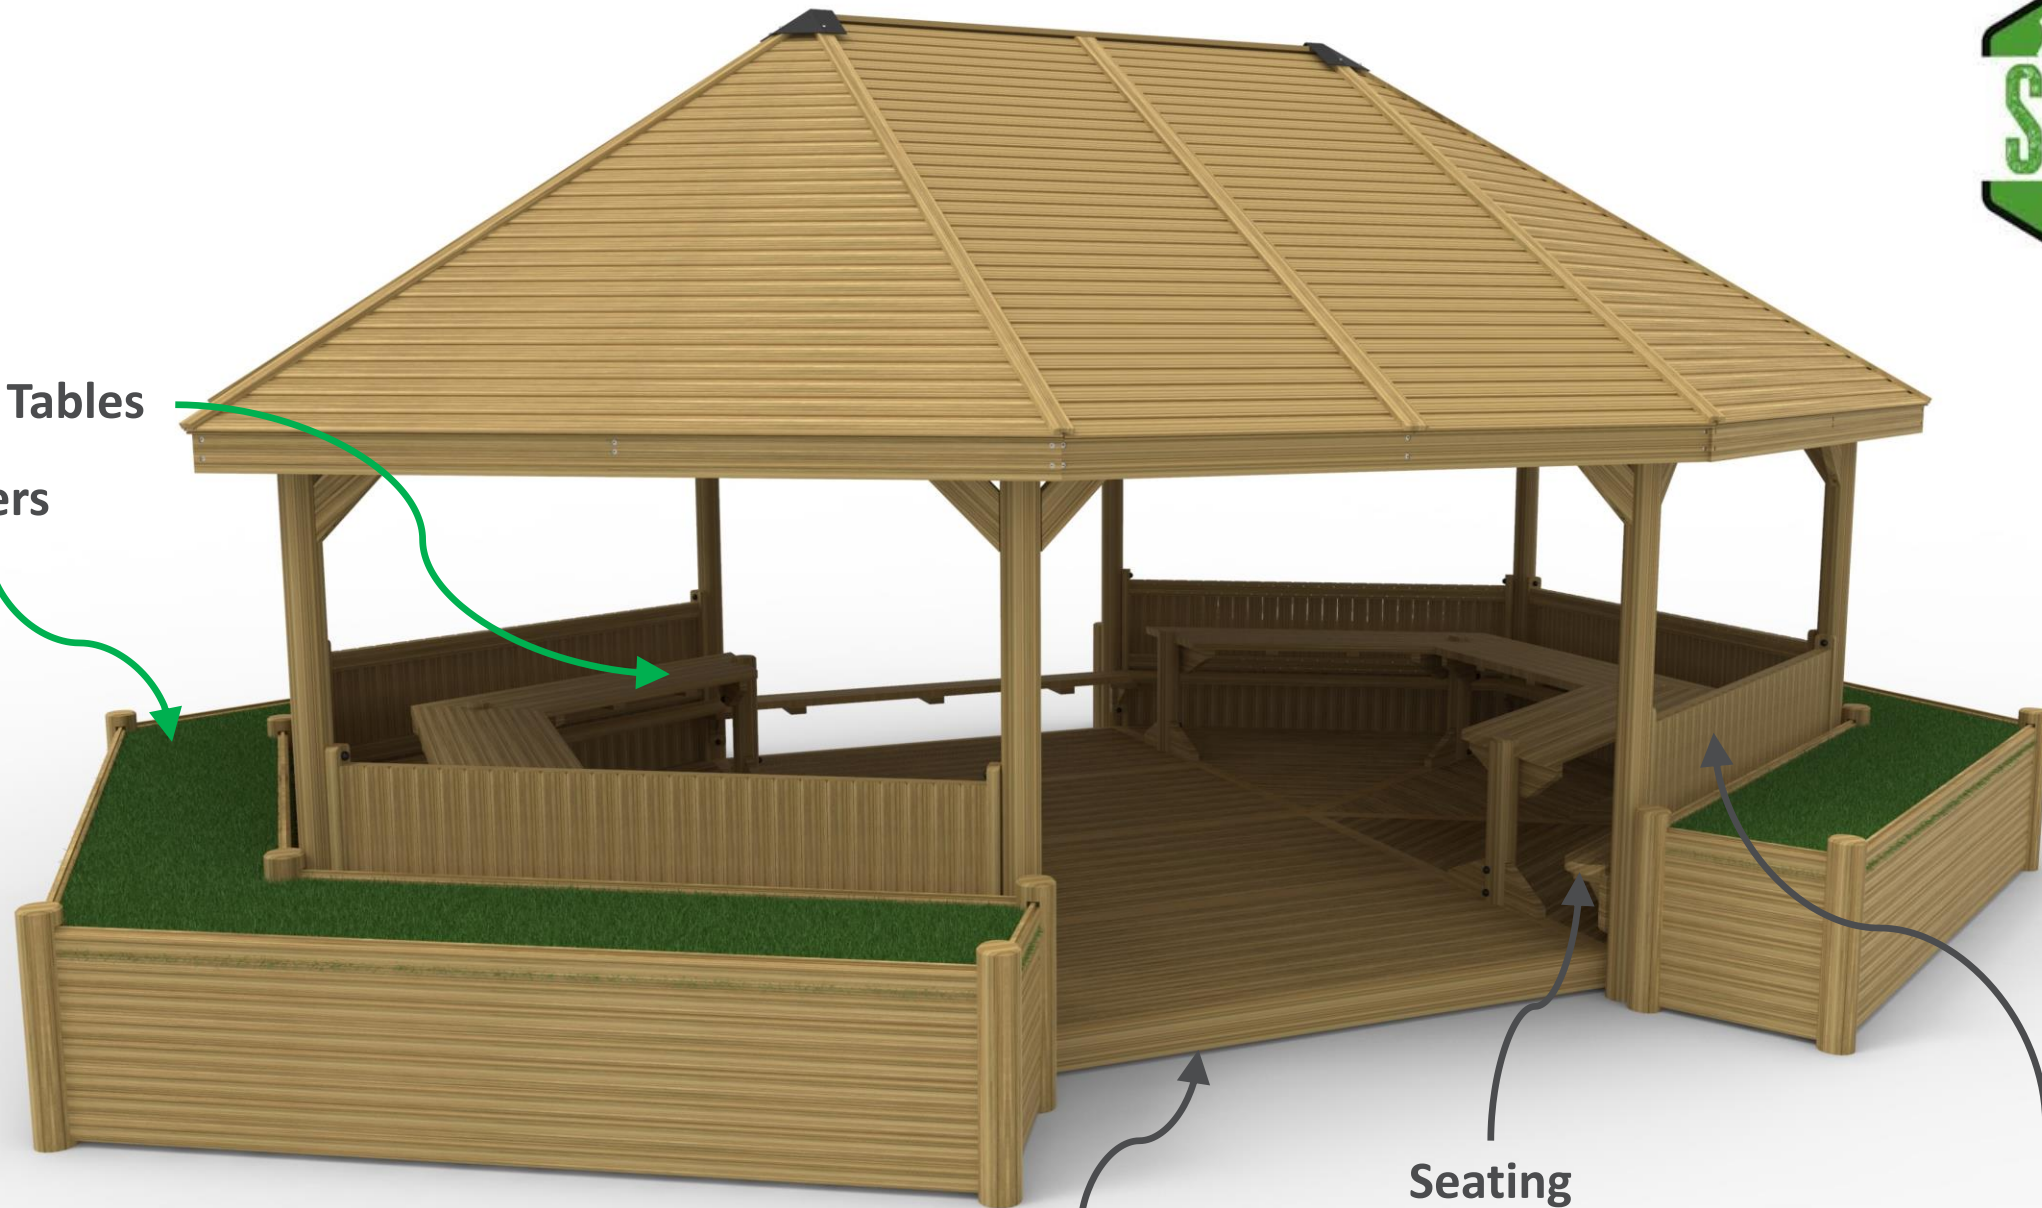

6m x 8m  
Extended Hexagonal  
Gazebo

Tables

Seating

Decking

Half Height  
Palisade Fencing

Half Height  
Solid Fencing

**Full Height  
Solid Fencing**

**Full Height  
Palisade Fencing**

**Whiteboard  
Infills**

**Or Chalkboard  
Infills**

**Rolldown Infill Panels.  
With a Clear Window**

Planters Options

**Endless Configurations**

**Rolled Down Panels  
(Rolled Down)**

**Rolled Down Panels  
(Rolled Up)**

**Full Height  
Palisade Fence**

**Half Height  
Palisade Fence**

**Decking**

**Seating**

**Whiteboard**

Tables  
Planters

Decking

Seating

Half Height  
Solid Fence