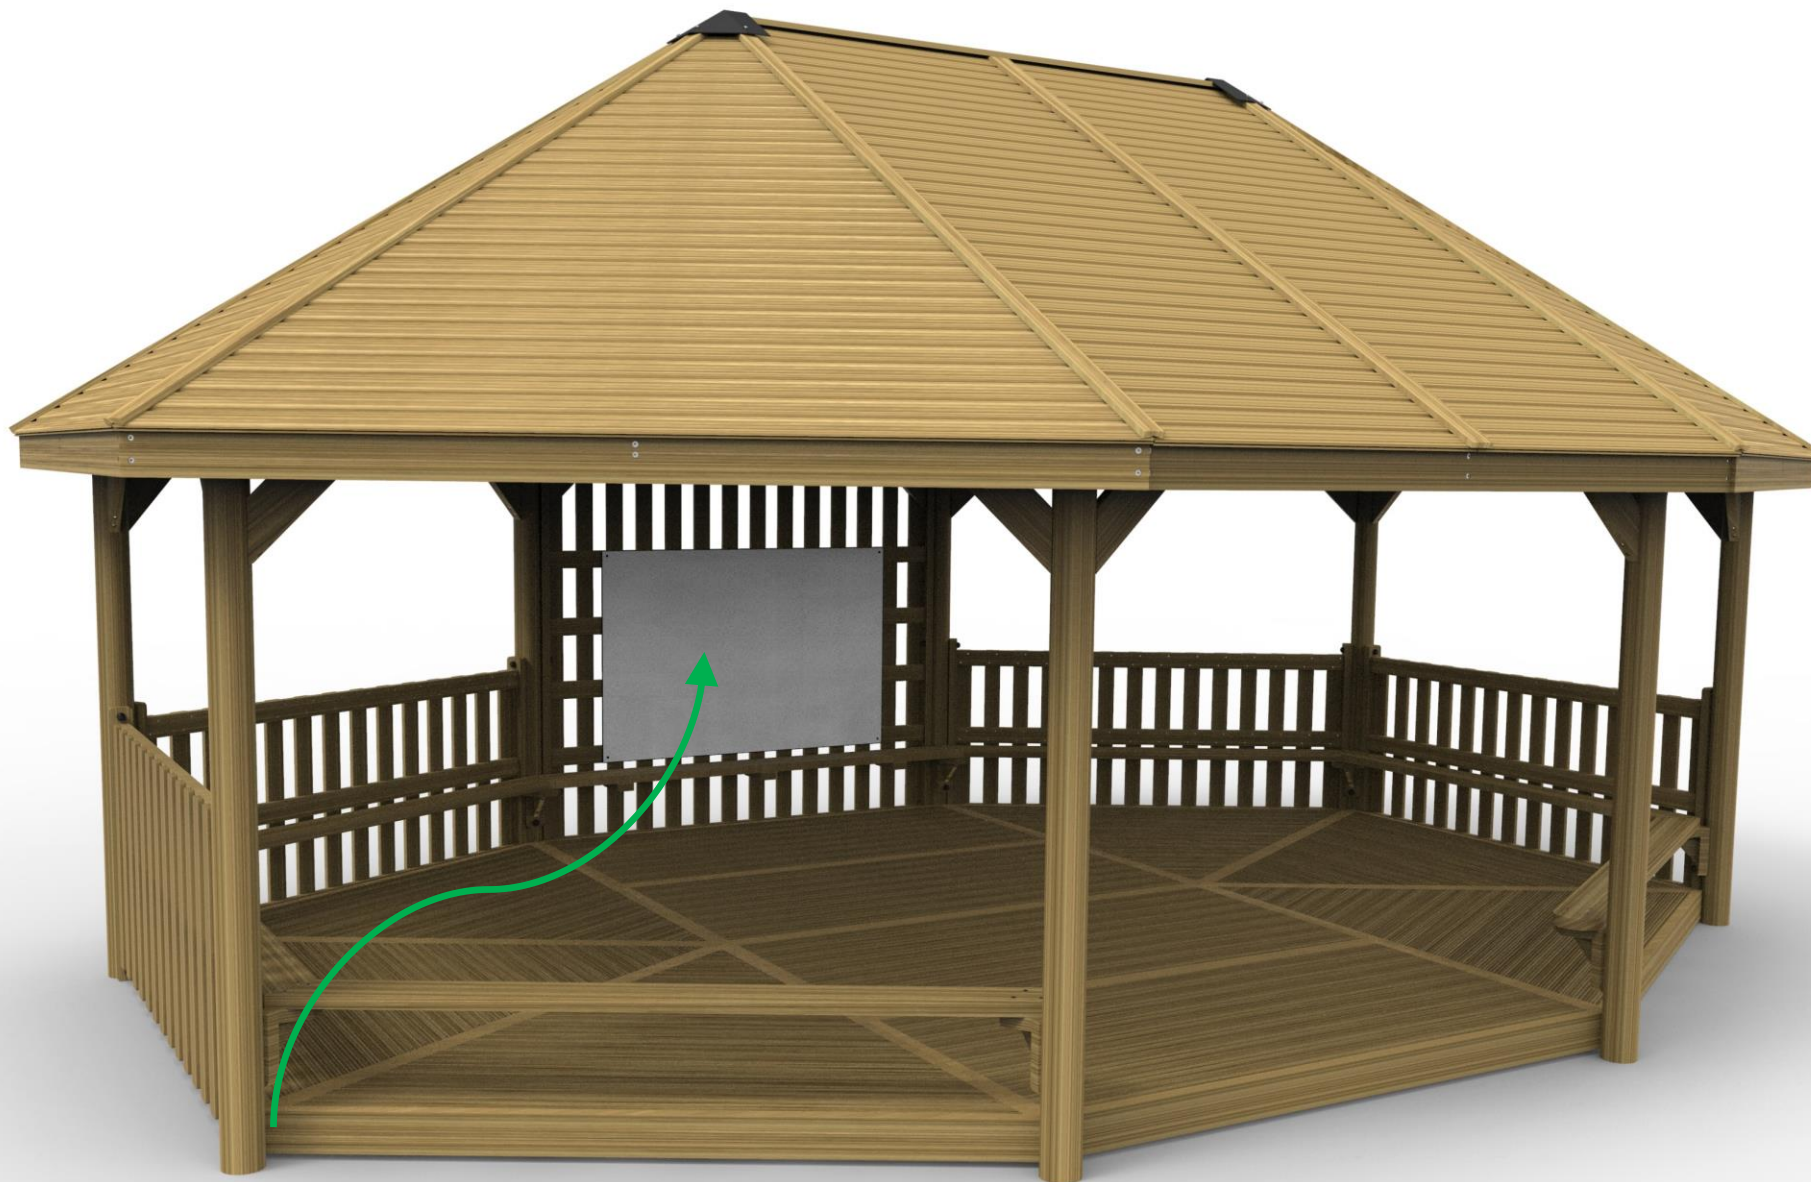

6m x 8m  
Extended Hexagonal  
Gazebo

Tables

Seating

Decking

Half Height  
Palisade Fencing

Half Height  
Solid Fencing

**Full Height  
Solid Fencing**

**Full Height  
Palisade Fencing**

**Whiteboard  
Infills**

**Or Chalkboard  
Infills**

**Rolldown Infill Panels.  
With a Clear Window**

Planters Options

**Endless Configurations**

**Rolled Down Panels  
(Rolled Down)**

**Rolled Down Panels  
(Rolled Up)**

**Full Height  
Palisade Fence**

**Half Height  
Palisade Fence**

**Decking**

**Seating**

**Whiteboard**

Tables  
Planters

Decking

Seating

Half Height  
Solid Fence