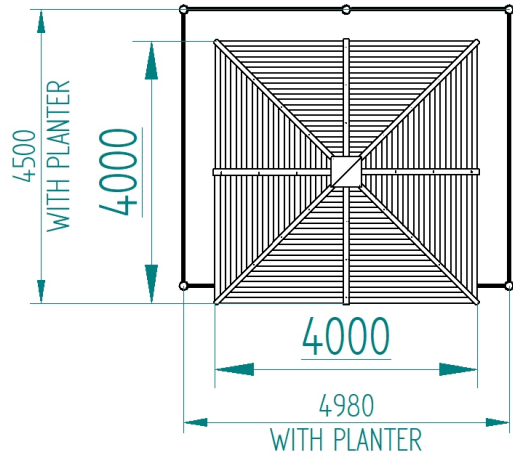

Large 4 Meter Square Gazebo

Tables

Seating

Decking

Half Height
Palisade Fencing

Half Height
Solid Fencing

**Full Height
Solid Fencing**

Full Height
Palisade Fencing

**Whiteboard
Infills**

**Or Chalkboard
Infills**

**Rolldown Infill Panels.
With a Clear Window**

Planters Options

**Endless
Configurations**

**Rolled Down Panels
(Rolled Down)**

**Rolled Down Panels
(Rolled Up)**