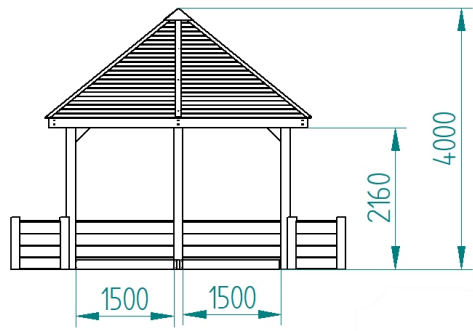

Large 4 Meter Square Gazebo

Tables

Seating

Decking

Half Height
Palisade Fencing

Half Height
Solid Fencing

**Full Height
Solid Fencing**

Full Height
Palisade Fencing

**Whiteboard
Infills**

**Or Chalkboard
Infills**

**Rolldown Infill Panels.
With a Clear Window**

Planters Options

**Endless
Configurations**

**Rolled Down Panels
(Rolled Down)**

**Rolled Down Panels
(Rolled Up)**