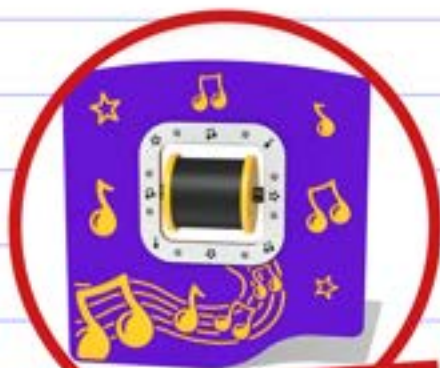

MELODY WHEEL

The Melody Wheel Musical Play Panel features an easy to turn musical chime drum that rotate on stainless steel bearings. With its own unique sound this is a great addition especially for the younger age group. The panel is ASTM and EN compliant, constructed from HDPE which is a virtually unbreakable and rigorously tested recyclable plastic. Panels can be supplied with aluminium t-slot posts for in ground fixing.