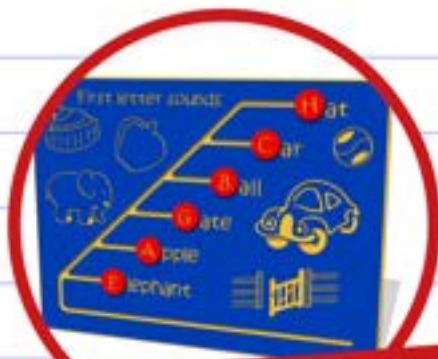

FIRST LETTER SOUNDS PLAY PANEL

Match the first letter to the incomplete word. The First Letter Sounds Play Panel is great for educational purposes. Constructed from HDPE panel, the product features six sliding phonics letters and can either be wall or post mounted.

BS EN 1176 compliant