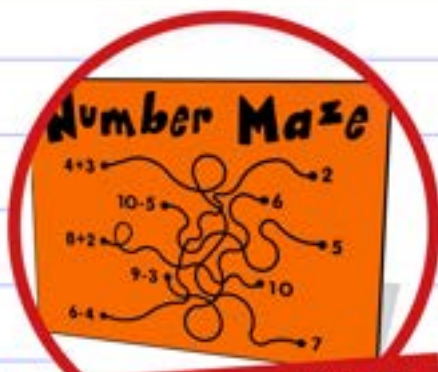

NUMBER MAZE

Can you do the maths? Work out the calculation and see where the squiggly line takes you on the Number Maze Play Panel. Constructed from HDPE, the panel works by finger tracing across the panel to work out the maths. The panel can either be wall or post mounted. Perfect for the playground or play space.