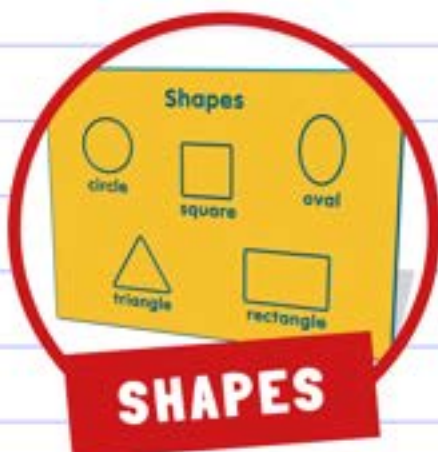

SHAPES

Draw out the shapes using the Shapes Play Panel. This range of panels is great for education purposes.

Constructed from HDPE, the graphics are engraved and is suitable for wall mounting. Perfect for the playground or play space.