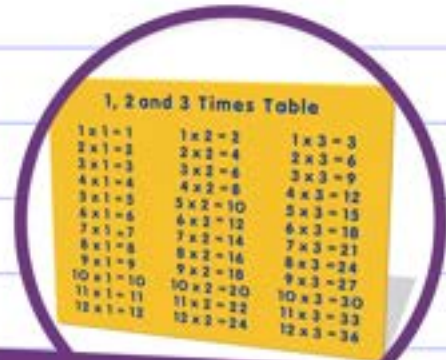

TIMES TABLE 1,2,3

Learn the 1, 2 and 3 times tables with the Times Table Play Panel. An innovative and fun way to learn the times tables at play time or in the class. The panels provide safe and varied play opportunities and will greatly help develop interactive, creative and social skills. Available in a variety of colours to suit your school playground or play space.